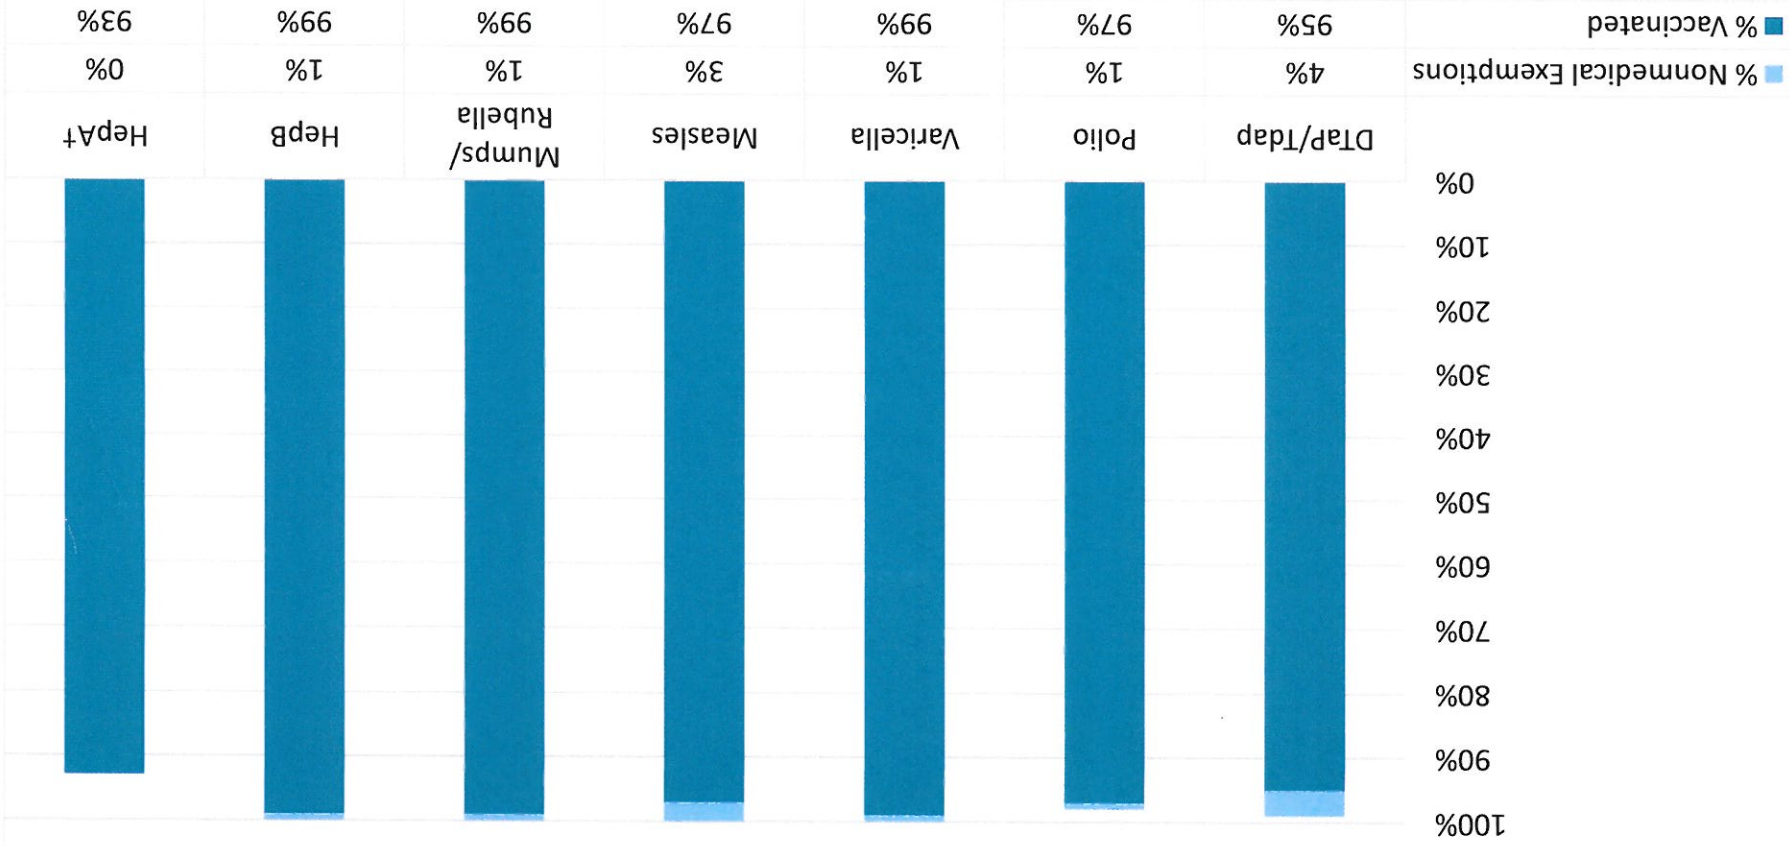

How many kids at Mapleton High School are vaccinated?*

Number of children at the school**: 78

Percent of children with no immunization or exemption record: 0%

Percent of children with a medical exemption for one or more vaccine(s): 0%

* Not all immunizations are required for all grades. These numbers may not total 100% if some children have medical exemptions, or are incomplete or in process with immunizations but do not need an exemption because they are on schedule.

**There is/are also 0 child(ren) enrolled for whom immunizations are not required to be reported because their records are tracked by another site or they attend fewer than 5 days per year.

†Blanks indicate this vaccine was not required in the grades at this school, or this vaccine was required for fewer than 10 children.