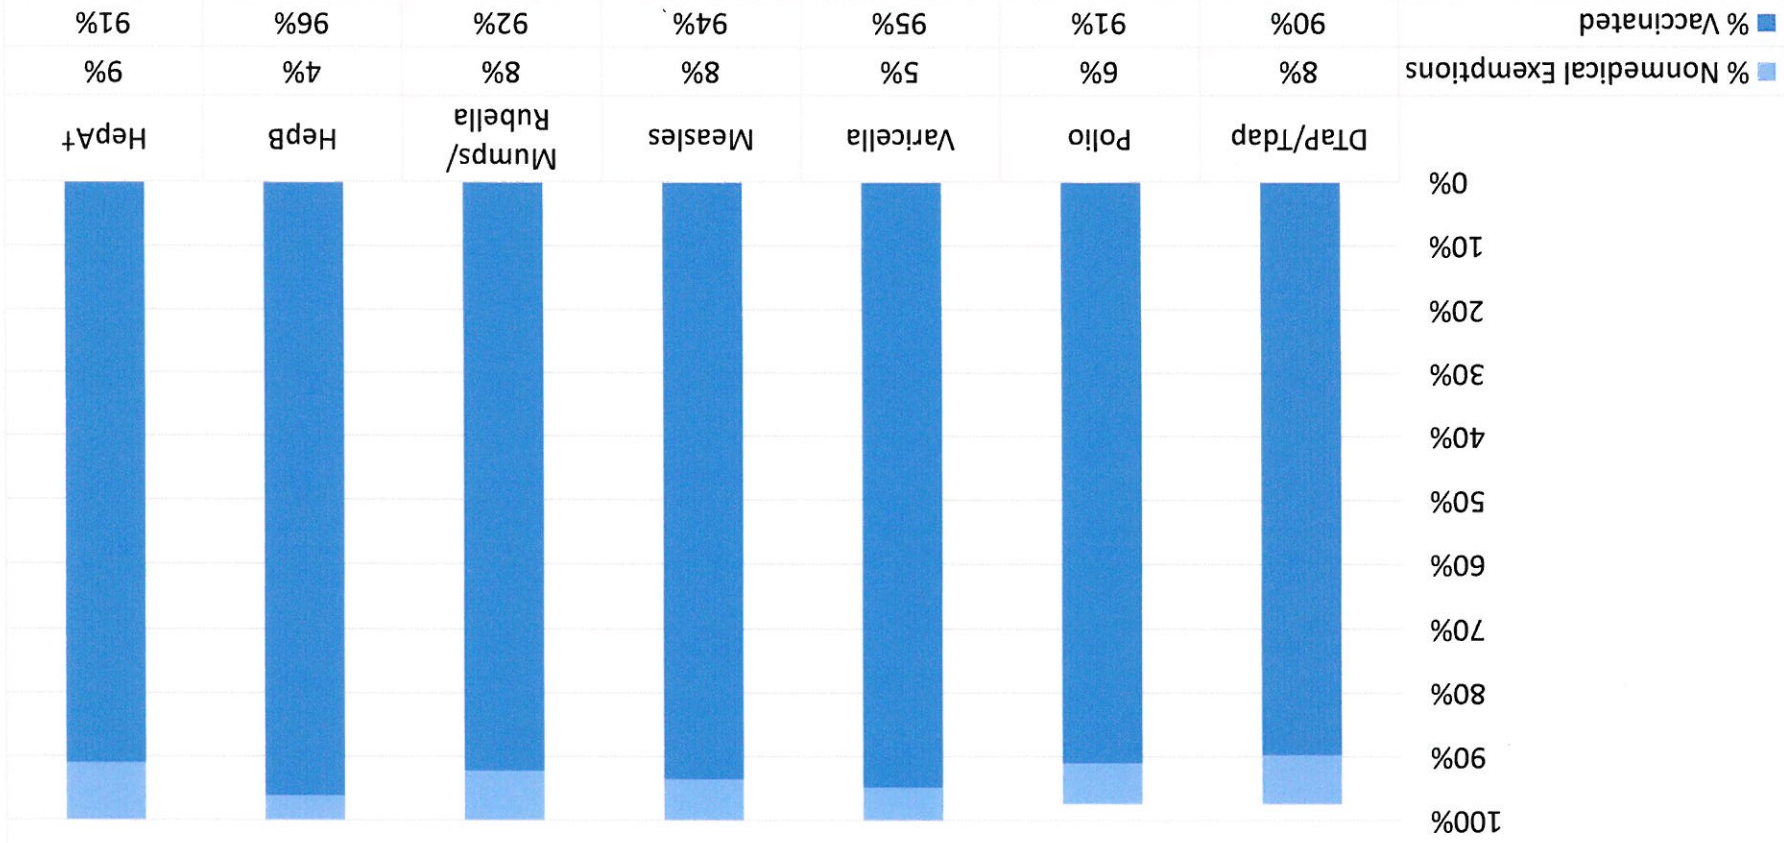

How many kids at MAPLETON ELEMENTARY SCHOOL are vaccinated?*

Number of children at the school**: 78

Percent of children with no immunization or exemption record: 0%

Percent of children with a medical exemption for one or more vaccine(s): 0%

* Not all immunizations are required for all grades. These numbers may not total 100% if some children have medical exemptions, or are incomplete or in process with immunizations but do not need an exemption because they are on schedule.